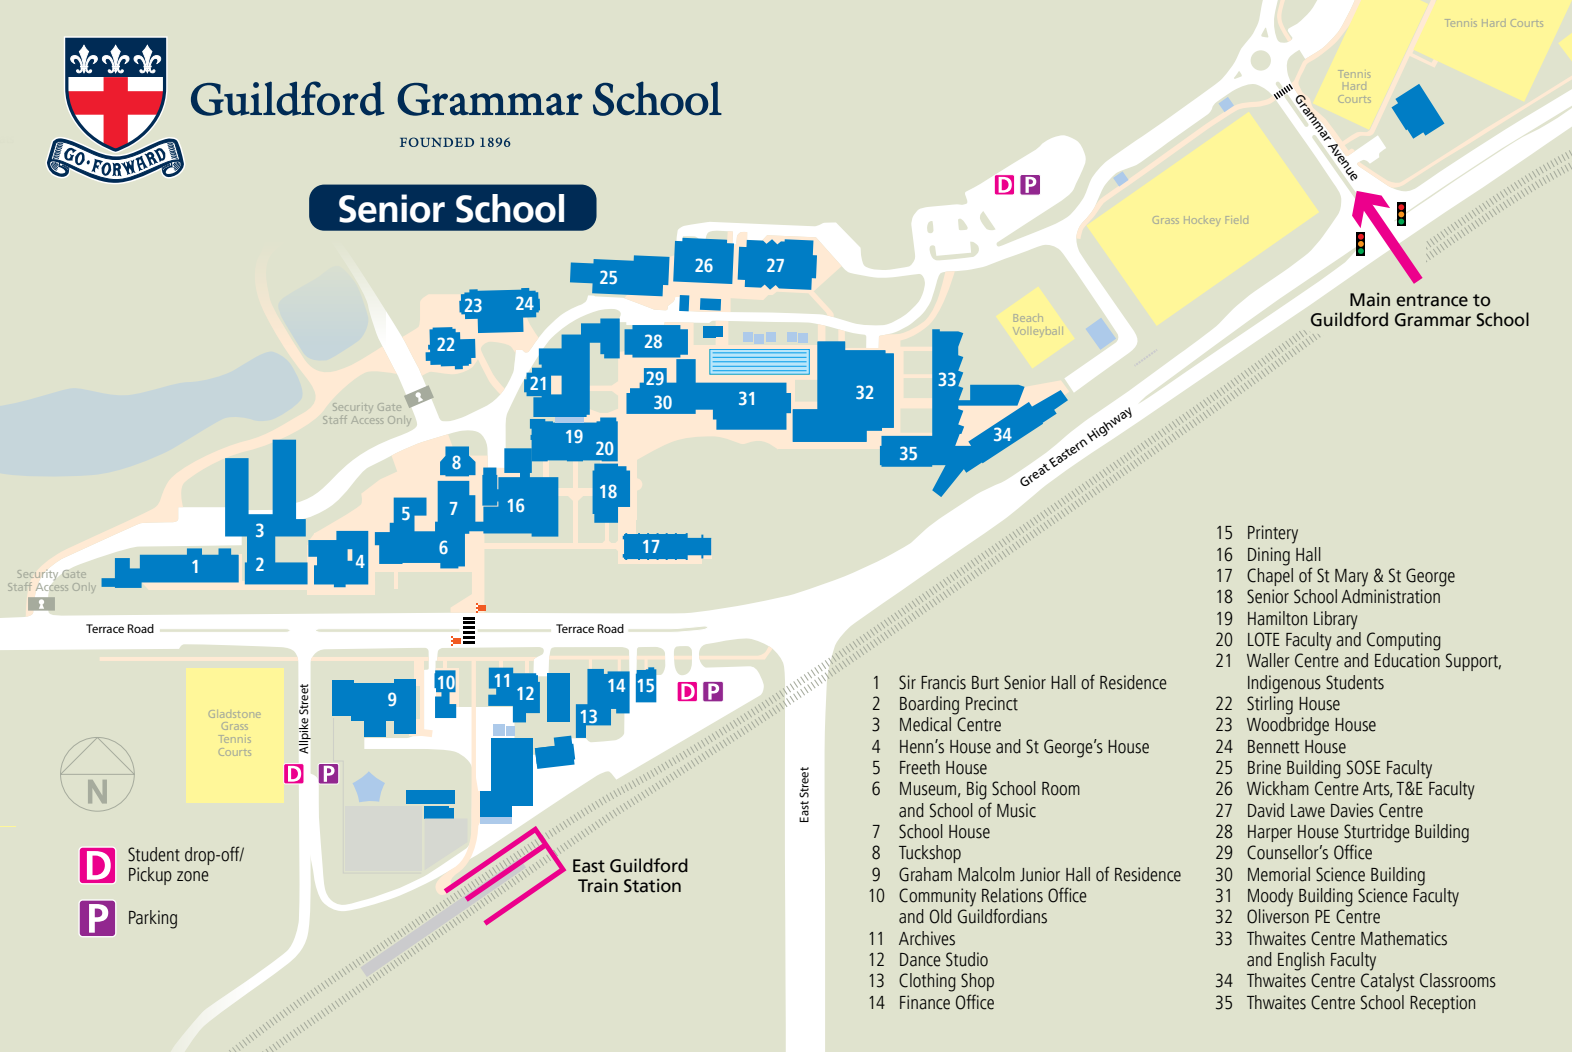

Guildford Grammar School

FOUNDED 1896

Senior School

Main entrance to
Guildford Grammar School

- 15 Printery
- 16 Dining Hall
- 17 Chapel of St Mary & St George
- 18 Senior School Administration
- 19 Hamilton Library
- 20 LOTE Faculty and Computing
- 21 Waller Centre and Education Support,
Indigenous Students
- 22 Stirling House
- 23 Woodbridge House
- 24 Bennett House
- 25 Brine Building SOSE Faculty
- 26 Wickham Centre Arts, T&E Faculty
- 27 David Lawe Davies Centre
- 28 Harper House Sturtridge Building
- 29 Counsellor's Office
- 30 Memorial Science Building
- 31 Moody Building Science Faculty
- 32 Oliverson PE Centre
- 33 Thwaites Centre Mathematics
and English Faculty
- 34 Thwaites Centre Catalyst Classrooms
- 35 Thwaites Centre School Reception