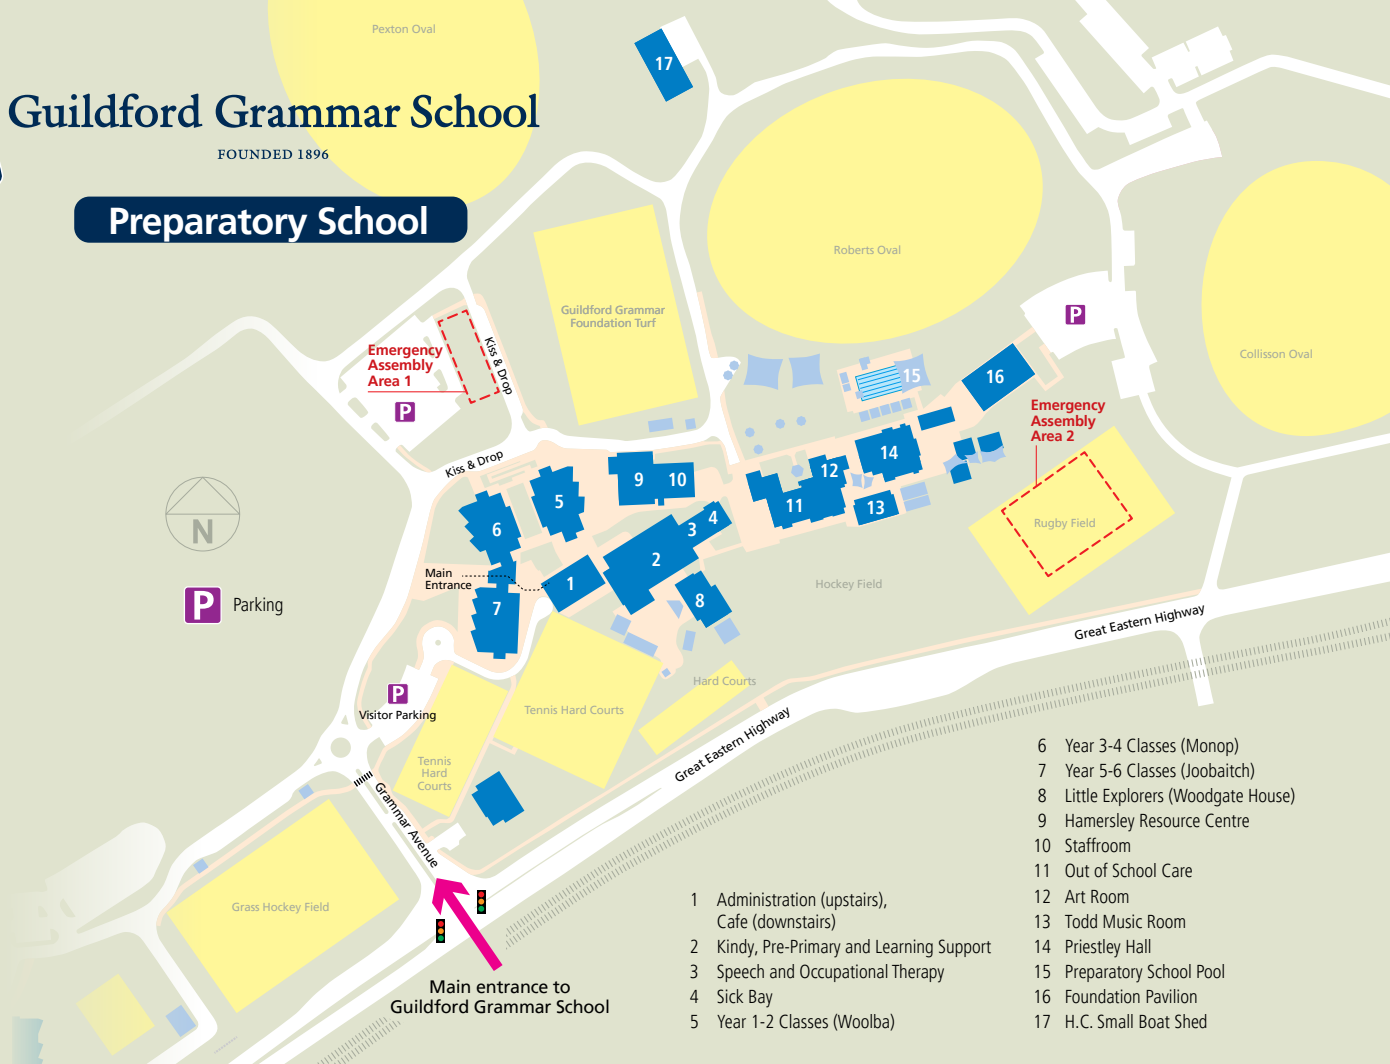

Guildford Grammar School

FOUNDED 1896

Preparatory School

P Parking

Emergency Assembly Area 1

Emergency Assembly Area 2

Main entrance to Guildford Grammar School

- 6 Year 3-4 Classes (Monop)
- 7 Year 5-6 Classes (Joobaich)
- 8 Little Explorers (Woodgate House)
- 9 Hamersley Resource Centre
- 10 Staffroom
- 11 Out of School Care
- 12 Art Room
- 13 Todd Music Room
- 14 Priestley Hall
- 15 Preparatory School Pool
- 16 Foundation Pavilion
- 17 H.C. Small Boat Shed

- 1 Administration (upstairs),
  Cafe (downstairs)
- 2 Kindy, Pre-Primary and Learning Support
- 3 Speech and Occupational Therapy
- 4 Sick Bay
- 5 Year 1-2 Classes (Woolba)