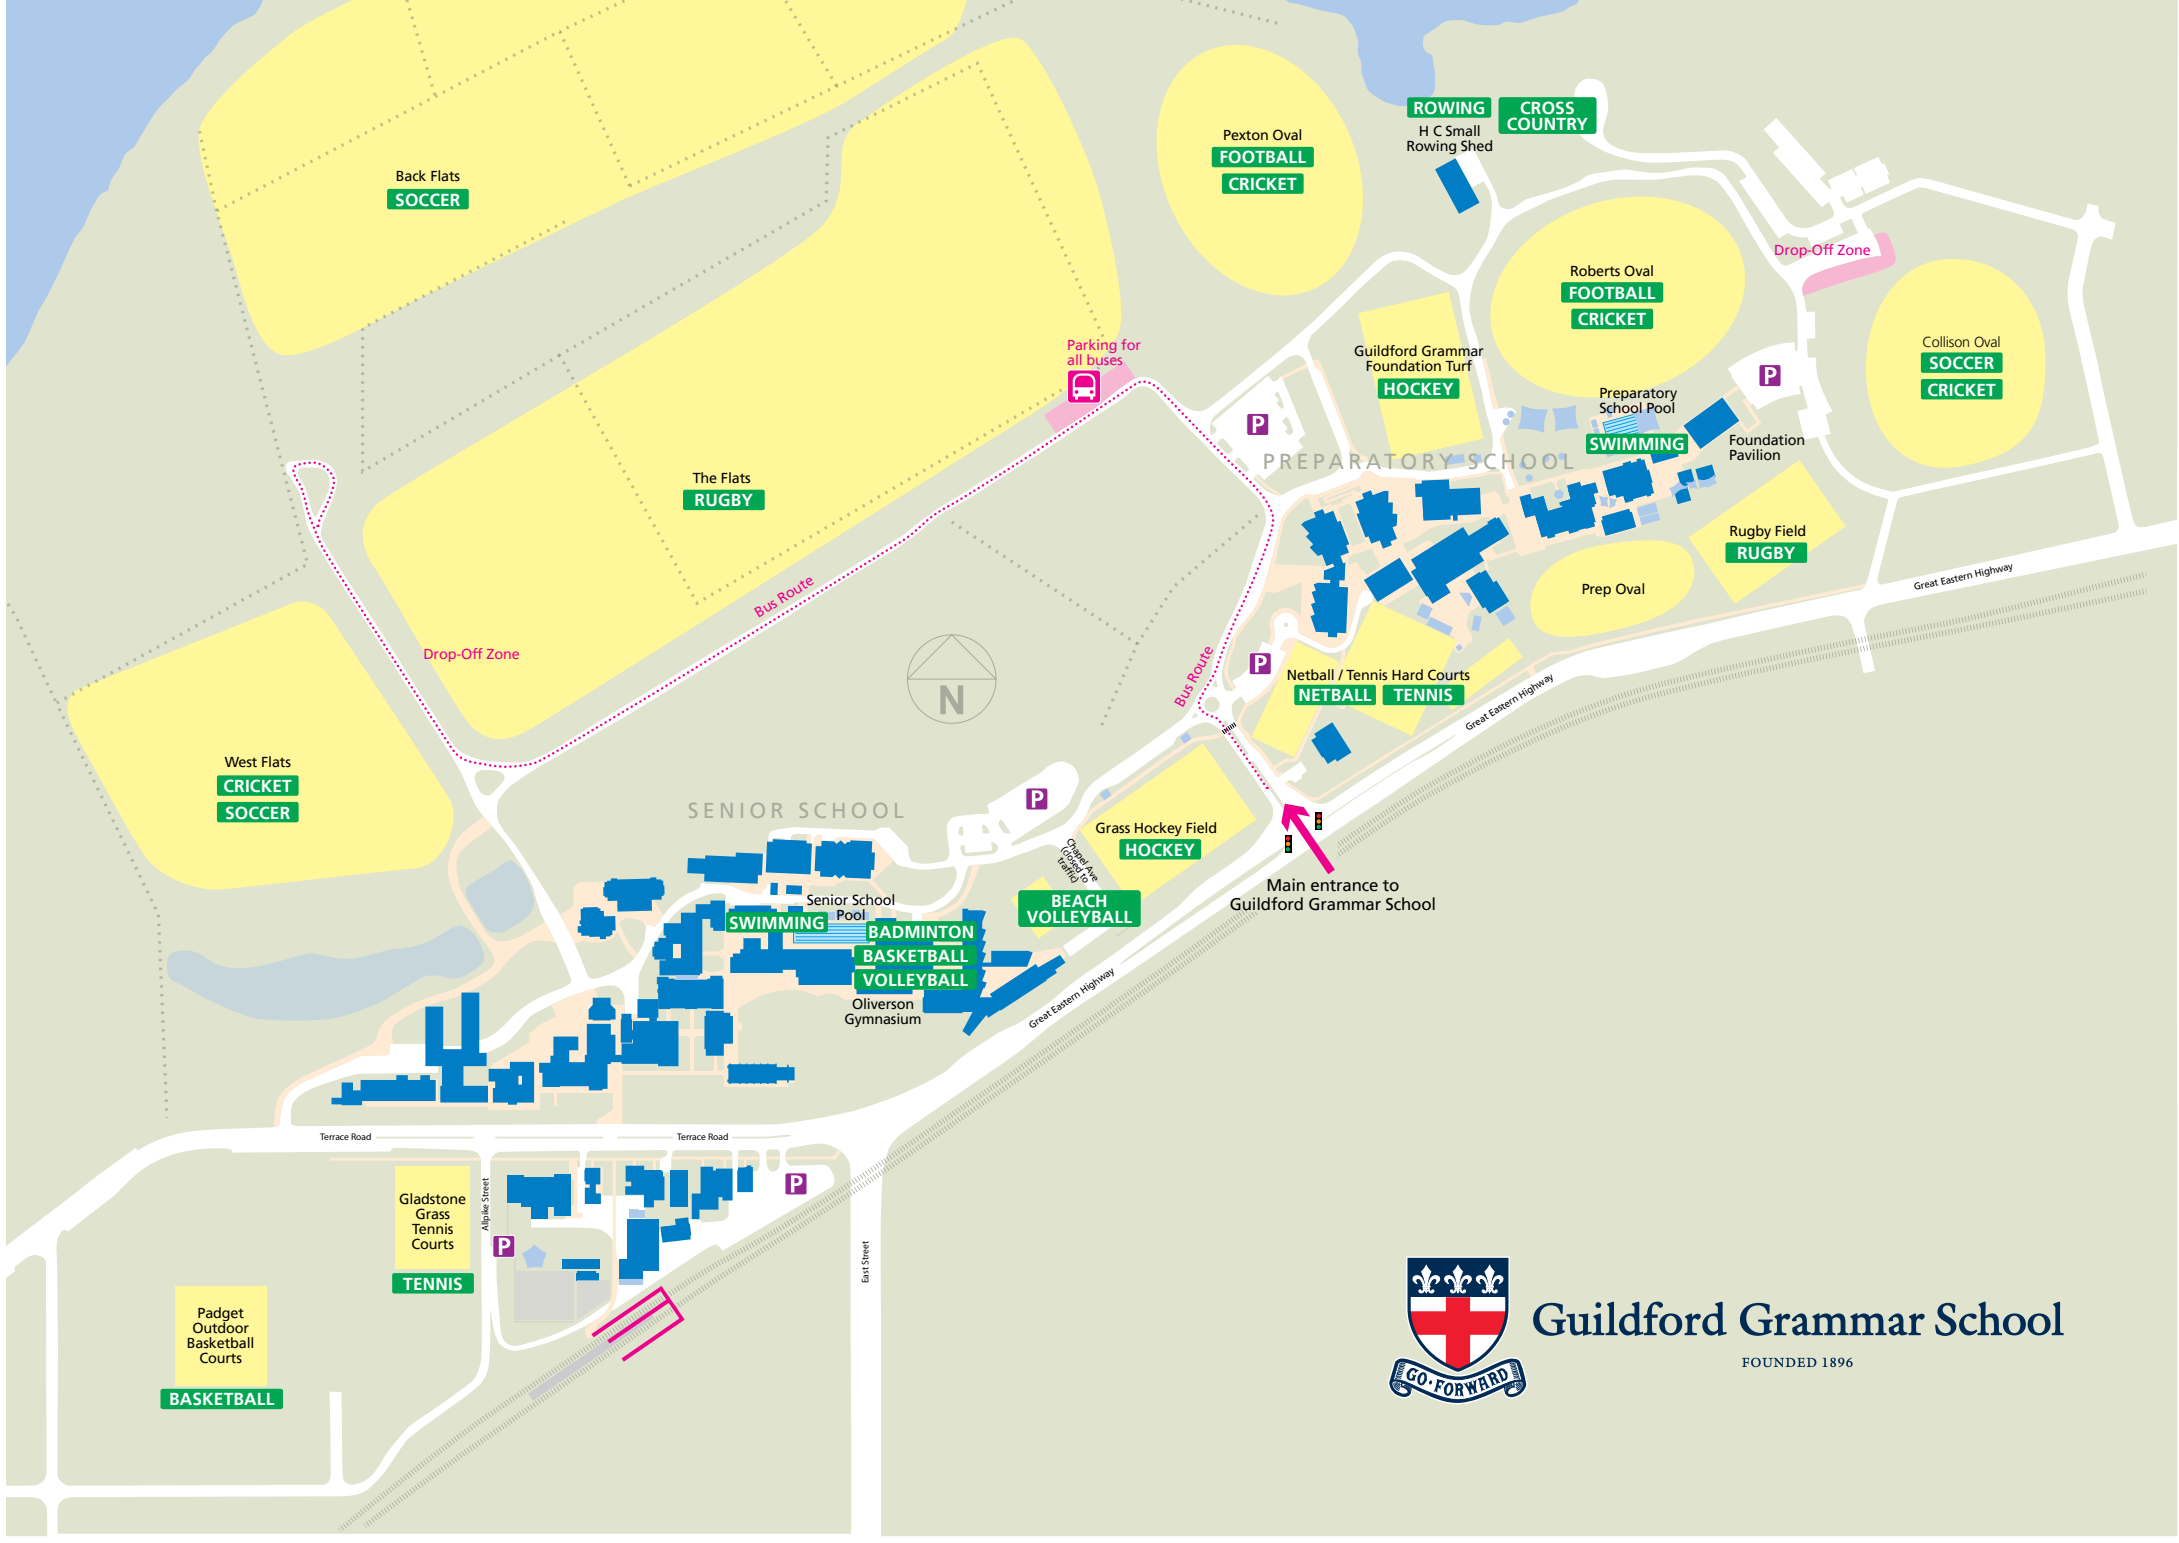

- 1 Administration (upstairs),
Cafe (downstairs)
- 2 Kindy, Pre-Primary and Learning Support
- 3 Speech and Occupational Therapy
- 4 Sick Bay
- 5 Year 1-2 Classes (Woolba)

Guildford Grammar School

FOUNDED 1896

Whole School

ROWING
H C Small Rowing Shed

CROSS COUNTRY

Pexton Oval
FOOTBALL
CRICKET

Back Flats
SOCCER

Roberts Oval
FOOTBALL
CRICKET

Collision Oval
SOCCER
CRICKET

Guildford Grammar
Foundation Turf
HOCKEY