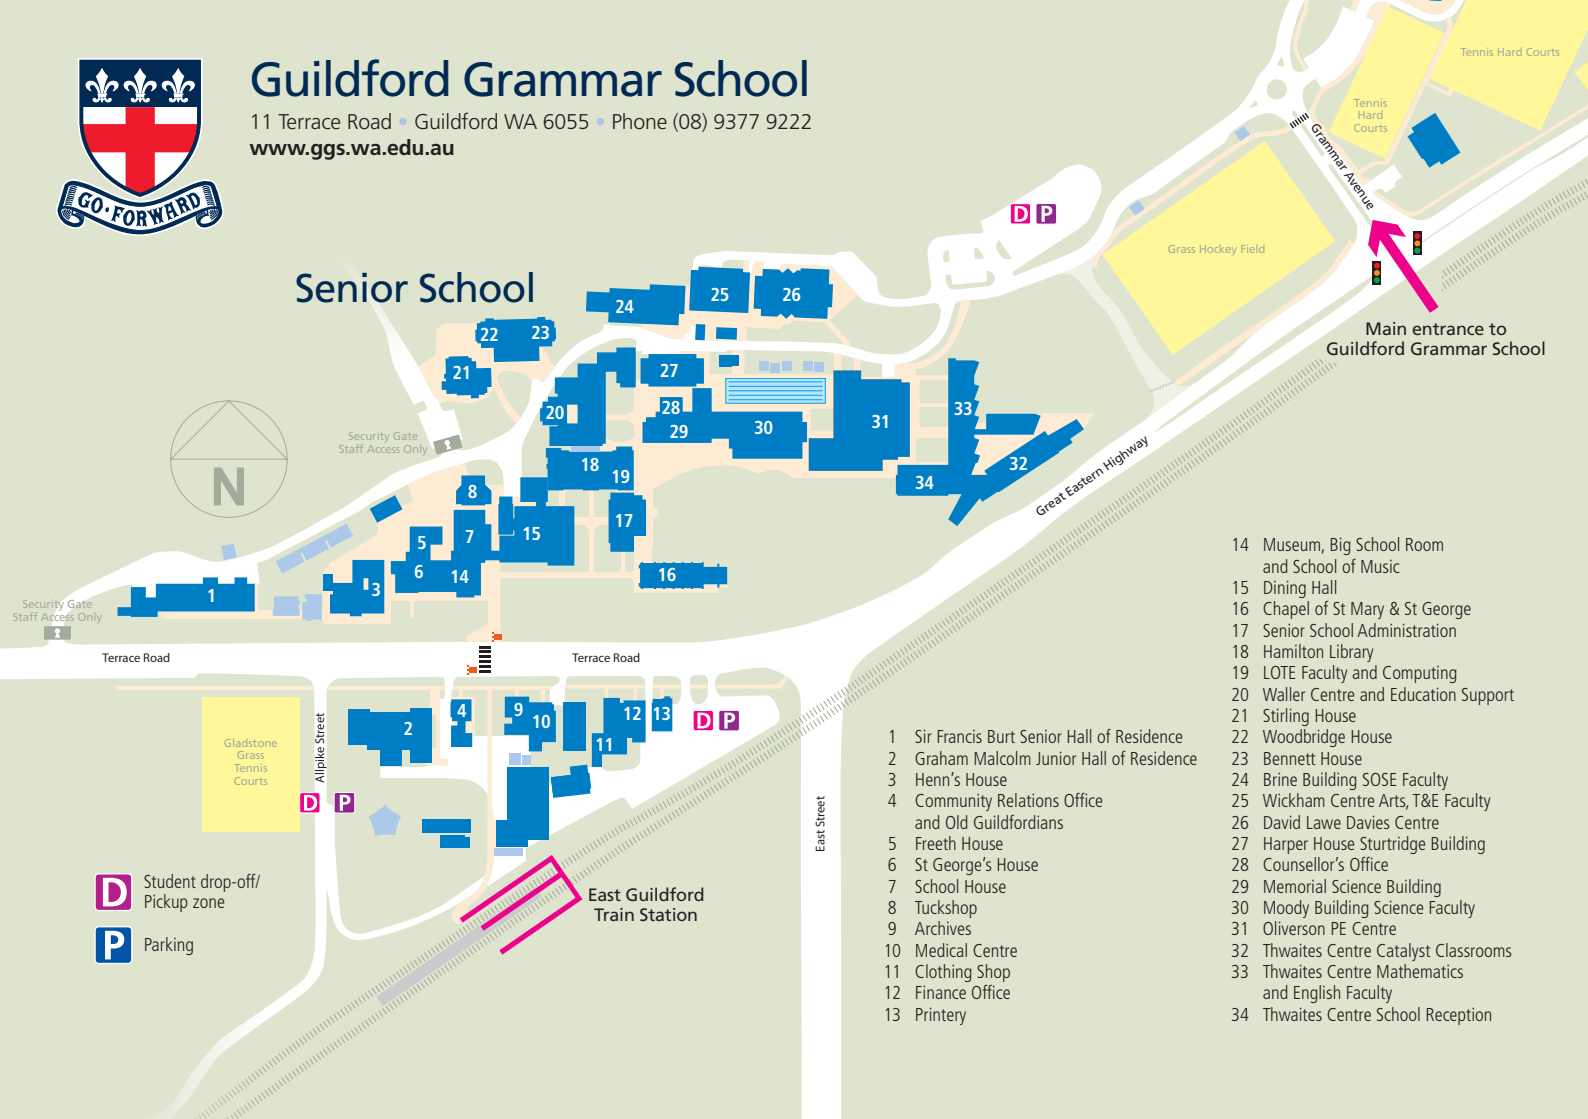

Guildford Grammar School

11 Terrace Road • Guildford WA 6055 • Phone (08) 9377 9222
www.ggs.wa.edu.au

Senior School

Main entrance to Guildford Grammar School

D Student drop-off/
Pickup zone

P Parking

- 14 Museum, Big School Room and School of Music
- 15 Dining Hall
- 16 Chapel of St Mary & St George
- 17 Senior School Administration
- 18 Hamilton Library
- 19 LOTE Faculty and Computing
- 20 Waller Centre and Education Support
- 21 Stirling House
- 22 Woodbridge House
- 23 Bennett House
- 24 Brine Building SOSE Faculty
- 25 Wickham Centre Arts, T&E Faculty
- 26 David Lawe Davies Centre
- 27 Harper House Sturtridge Building
- 28 Counsellor's Office
- 29 Memorial Science Building
- 30 Moody Building Science Faculty
- 31 Oliverson PE Centre
- 32 Thwaites Centre Catalyst Classrooms
- 33 Thwaites Centre Mathematics and English Faculty
- 34 Thwaites Centre School Reception

- 1 Sir Francis Burt Senior Hall of Residence
- 2 Graham Malcolm Junior Hall of Residence
- 3 Henn's House
- 4 Community Relations Office and Old Guildfordians
- 5 Freeth House
- 6 St George's House
- 7 School House
- 8 Tuckshop
- 9 Archives
- 10 Medical Centre
- 11 Clothing Shop
- 12 Finance Office
- 13 Printery

Guildford Grammar School

11 Terrace Road • Guildford WA 6055 • Phone (08) 9377 9222
www.ggs.wa.edu.au

Preparatory School

P Parking

Main entrance to
Guildford Grammar School

- 1 Administration (upstairs),
Cafe (downstairs)
- 2 Kindy, Pre-Primary and Learning Support
- 3 Year 1-2 Classes (Woolba)
- 4 Year 3-4 Classes (Monop)
- 5 Year 5-6 Classes (Joobaitch)
- 6 Out of School Care
- 7 Hamersley Resource Centre
- 8 Arts Room
- 9 Todd Music Room
- 10 Priestley Hall
- 11 Preparatory School Pool
- 12 Foundation Pavilion
- 13 H.C. Small Boat Shed

D Student drop-off/
Pickup zone

P Parking

Guildford Grammar School

11 Terrace Road • Guildford WA 6055 • Phone (08) 9377 9222
www.ggs.wa.edu.au