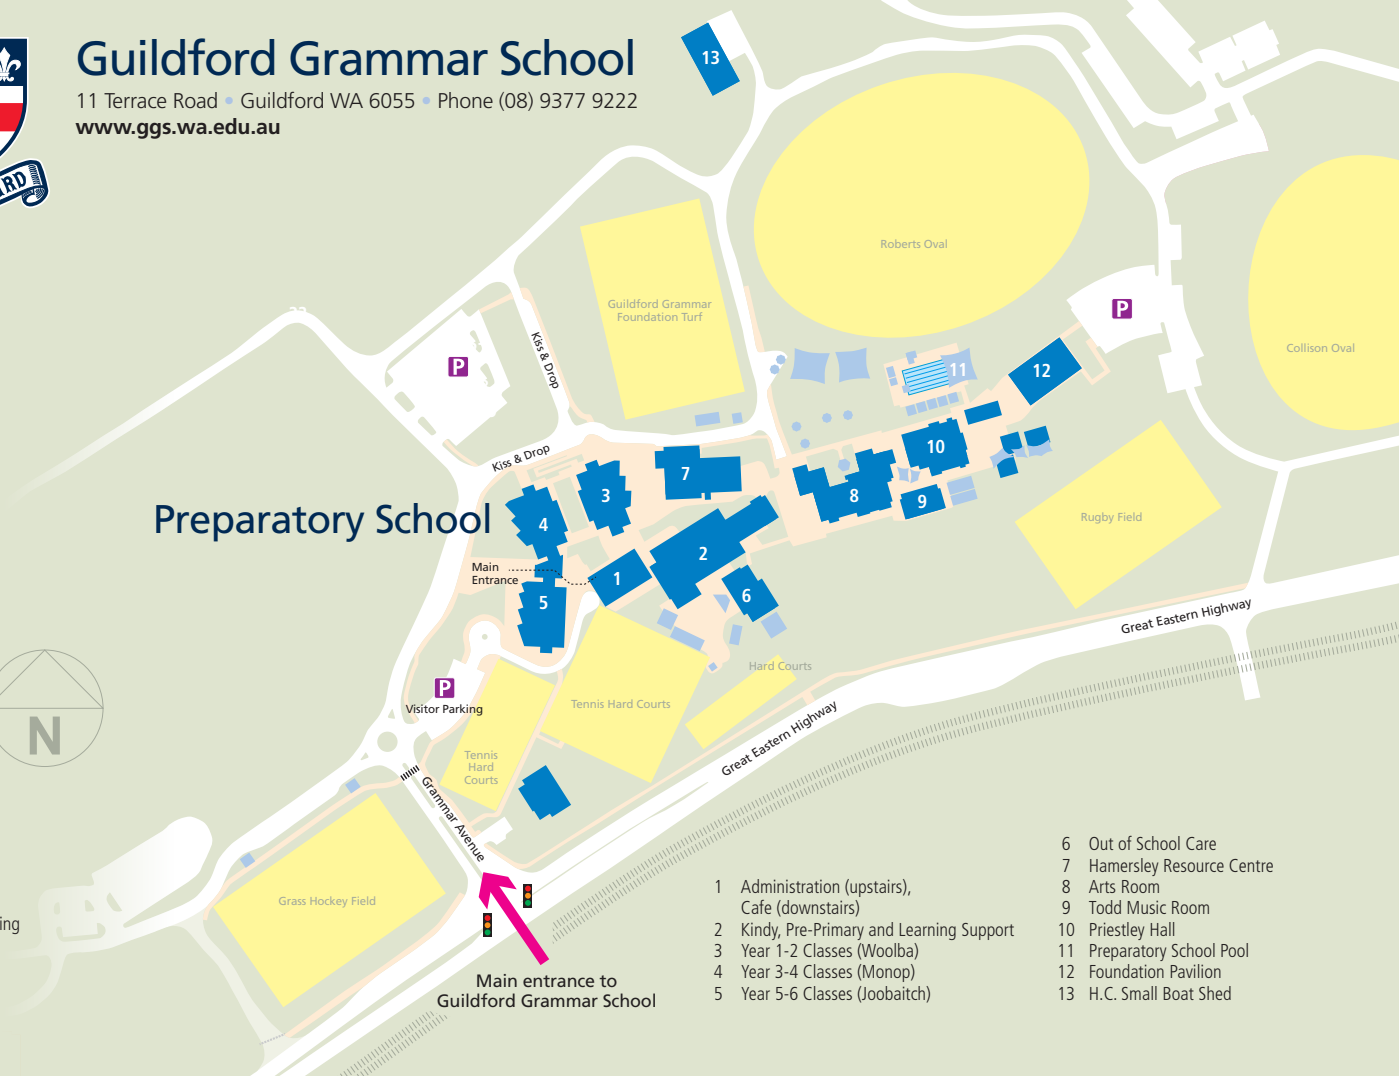

Guildford Grammar School

11 Terrace Road • Guildford WA 6055 • Phone (08) 9377 9222
www.ggs.wa.edu.au

Senior School

Main entrance to Guildford Grammar School

D Student drop-off/
Pickup zone

P Parking

- 14 Museum, Big School Room and School of Music
- 15 Dining Hall
- 16 Chapel of St Mary & St George
- 17 Senior School Administration
- 18 Hamilton Library
- 19 LOTE Faculty and Computing
- 20 Waller Centre and Education Support
- 21 Stirling House
- 22 Woodbridge House
- 23 Bennett House
- 24 Brine Building SOSE Faculty
- 25 Wickham Centre Arts, T&E Faculty
- 26 David Lawe Davies Centre
- 27 Harper House Sturtridge Building
- 28 Counsellor's Office
- 29 Memorial Science Building
- 30 Moody Building Science Faculty
- 31 Oliverson PE Centre
- 32 Thwaites Centre Catalyst Classrooms
- 33 Thwaites Centre Mathematics and English Faculty
- 34 Thwaites Centre School Reception

- 1 Sir Francis Burt Senior Hall of Residence
- 2 Graham Malcolm Junior Hall of Residence
- 3 Henn's House
- 4 Community Relations Office and Old Guildfordians
- 5 Freeth House
- 6 St George's House
- 7 School House
- 8 Tuckshop
- 9 Archives
- 10 Medical Centre
- 11 Clothing Shop
- 12 Finance Office
- 13 Printery

Guildford Grammar School

11 Terrace Road • Guildford WA 6055 • Phone (08) 9377 9222
www.ggs.wa.edu.au

Preparatory School

P Parking

Main entrance to
Guildford Grammar School

- 1 Administration (upstairs),
Cafe (downstairs)
- 2 Kindy, Pre-Primary and Learning Support
- 3 Year 1-2 Classes (Woolba)
- 4 Year 3-4 Classes (Monop)
- 5 Year 5-6 Classes (Joobaitch)
- 6 Out of School Care
- 7 Hamersley Resource Centre
- 8 Arts Room
- 9 Todd Music Room
- 10 Priestley Hall
- 11 Preparatory School Pool
- 12 Foundation Pavilion
- 13 H.C. Small Boat Shed

D Student drop-off/
Pickup zone

P Parking

Guildford Grammar School

11 Terrace Road • Guildford WA 6055 • Phone (08) 9377 9222
www.ggs.wa.edu.au