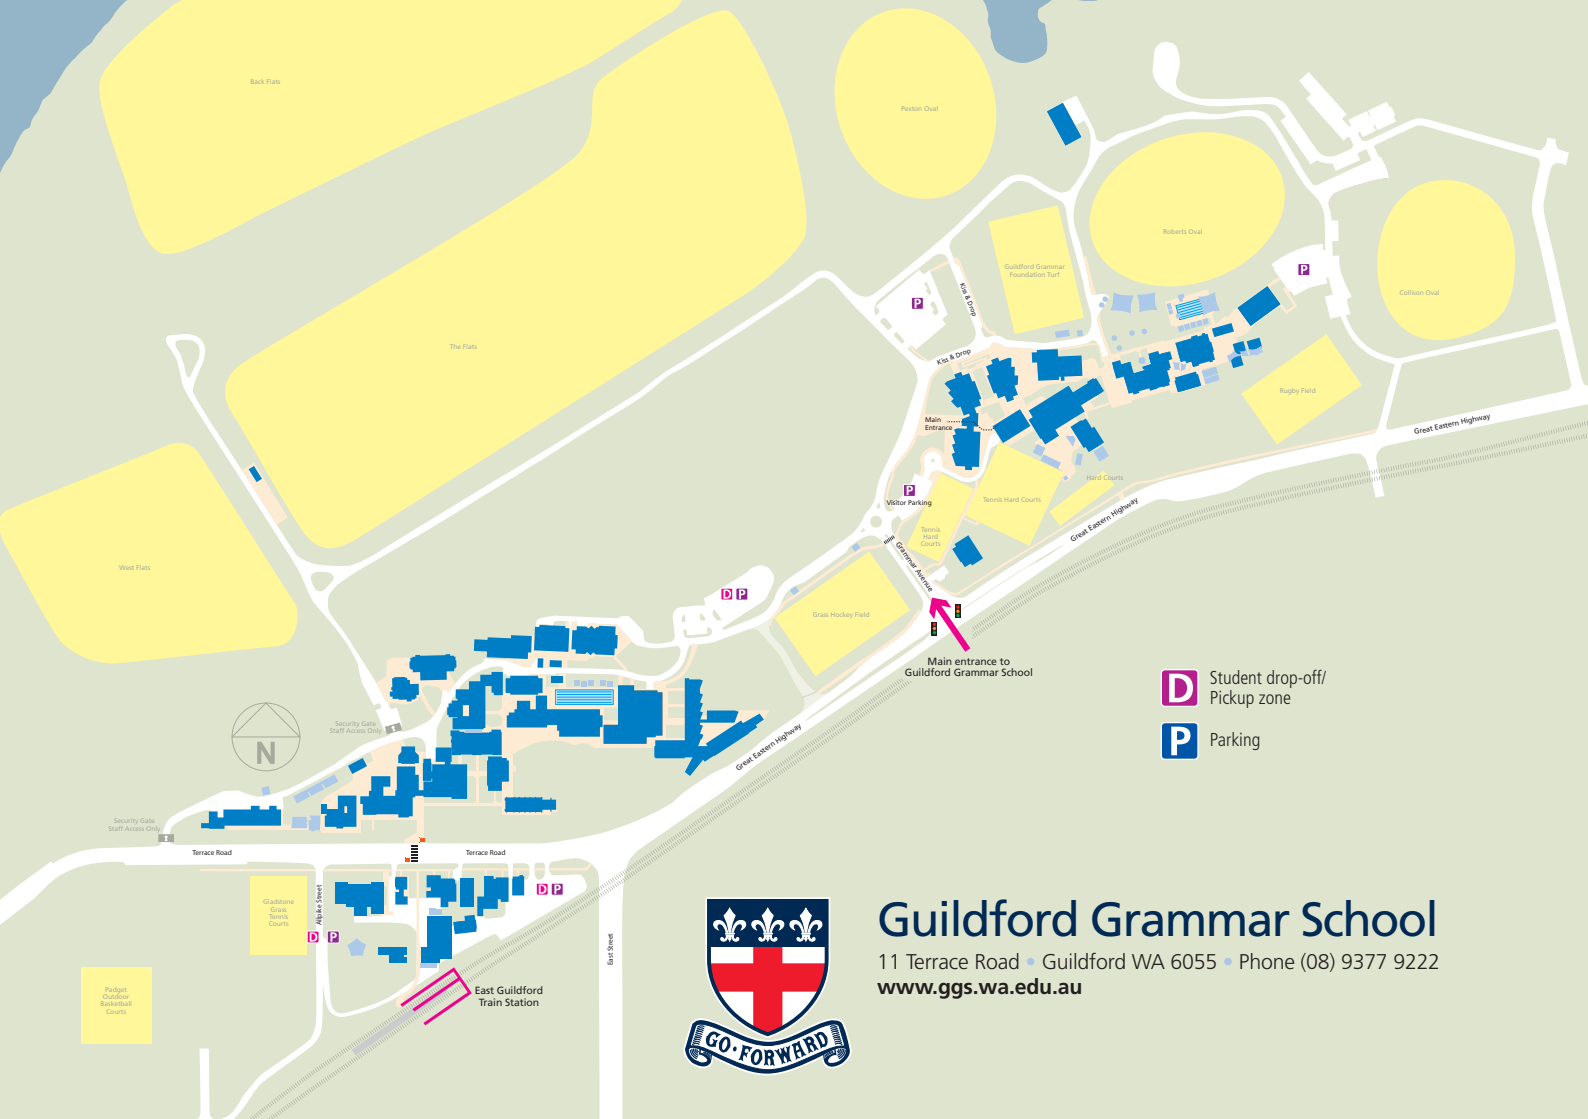

D Student drop-off/
Pickup zone

P Parking

Guildford Grammar School

11 Terrace Road • Guildford WA 6055 • Phone (08) 9377 9222
www.ggs.wa.edu.au